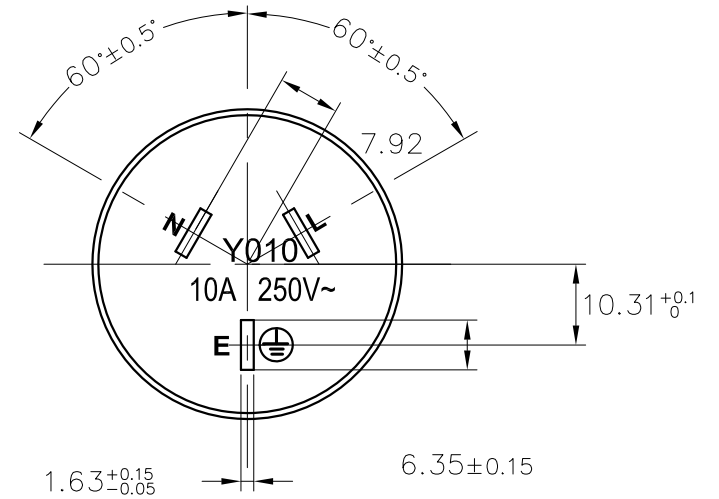

Y010 IRAM 2073 Argentina Plug

ARGENTINA POWER CORDS